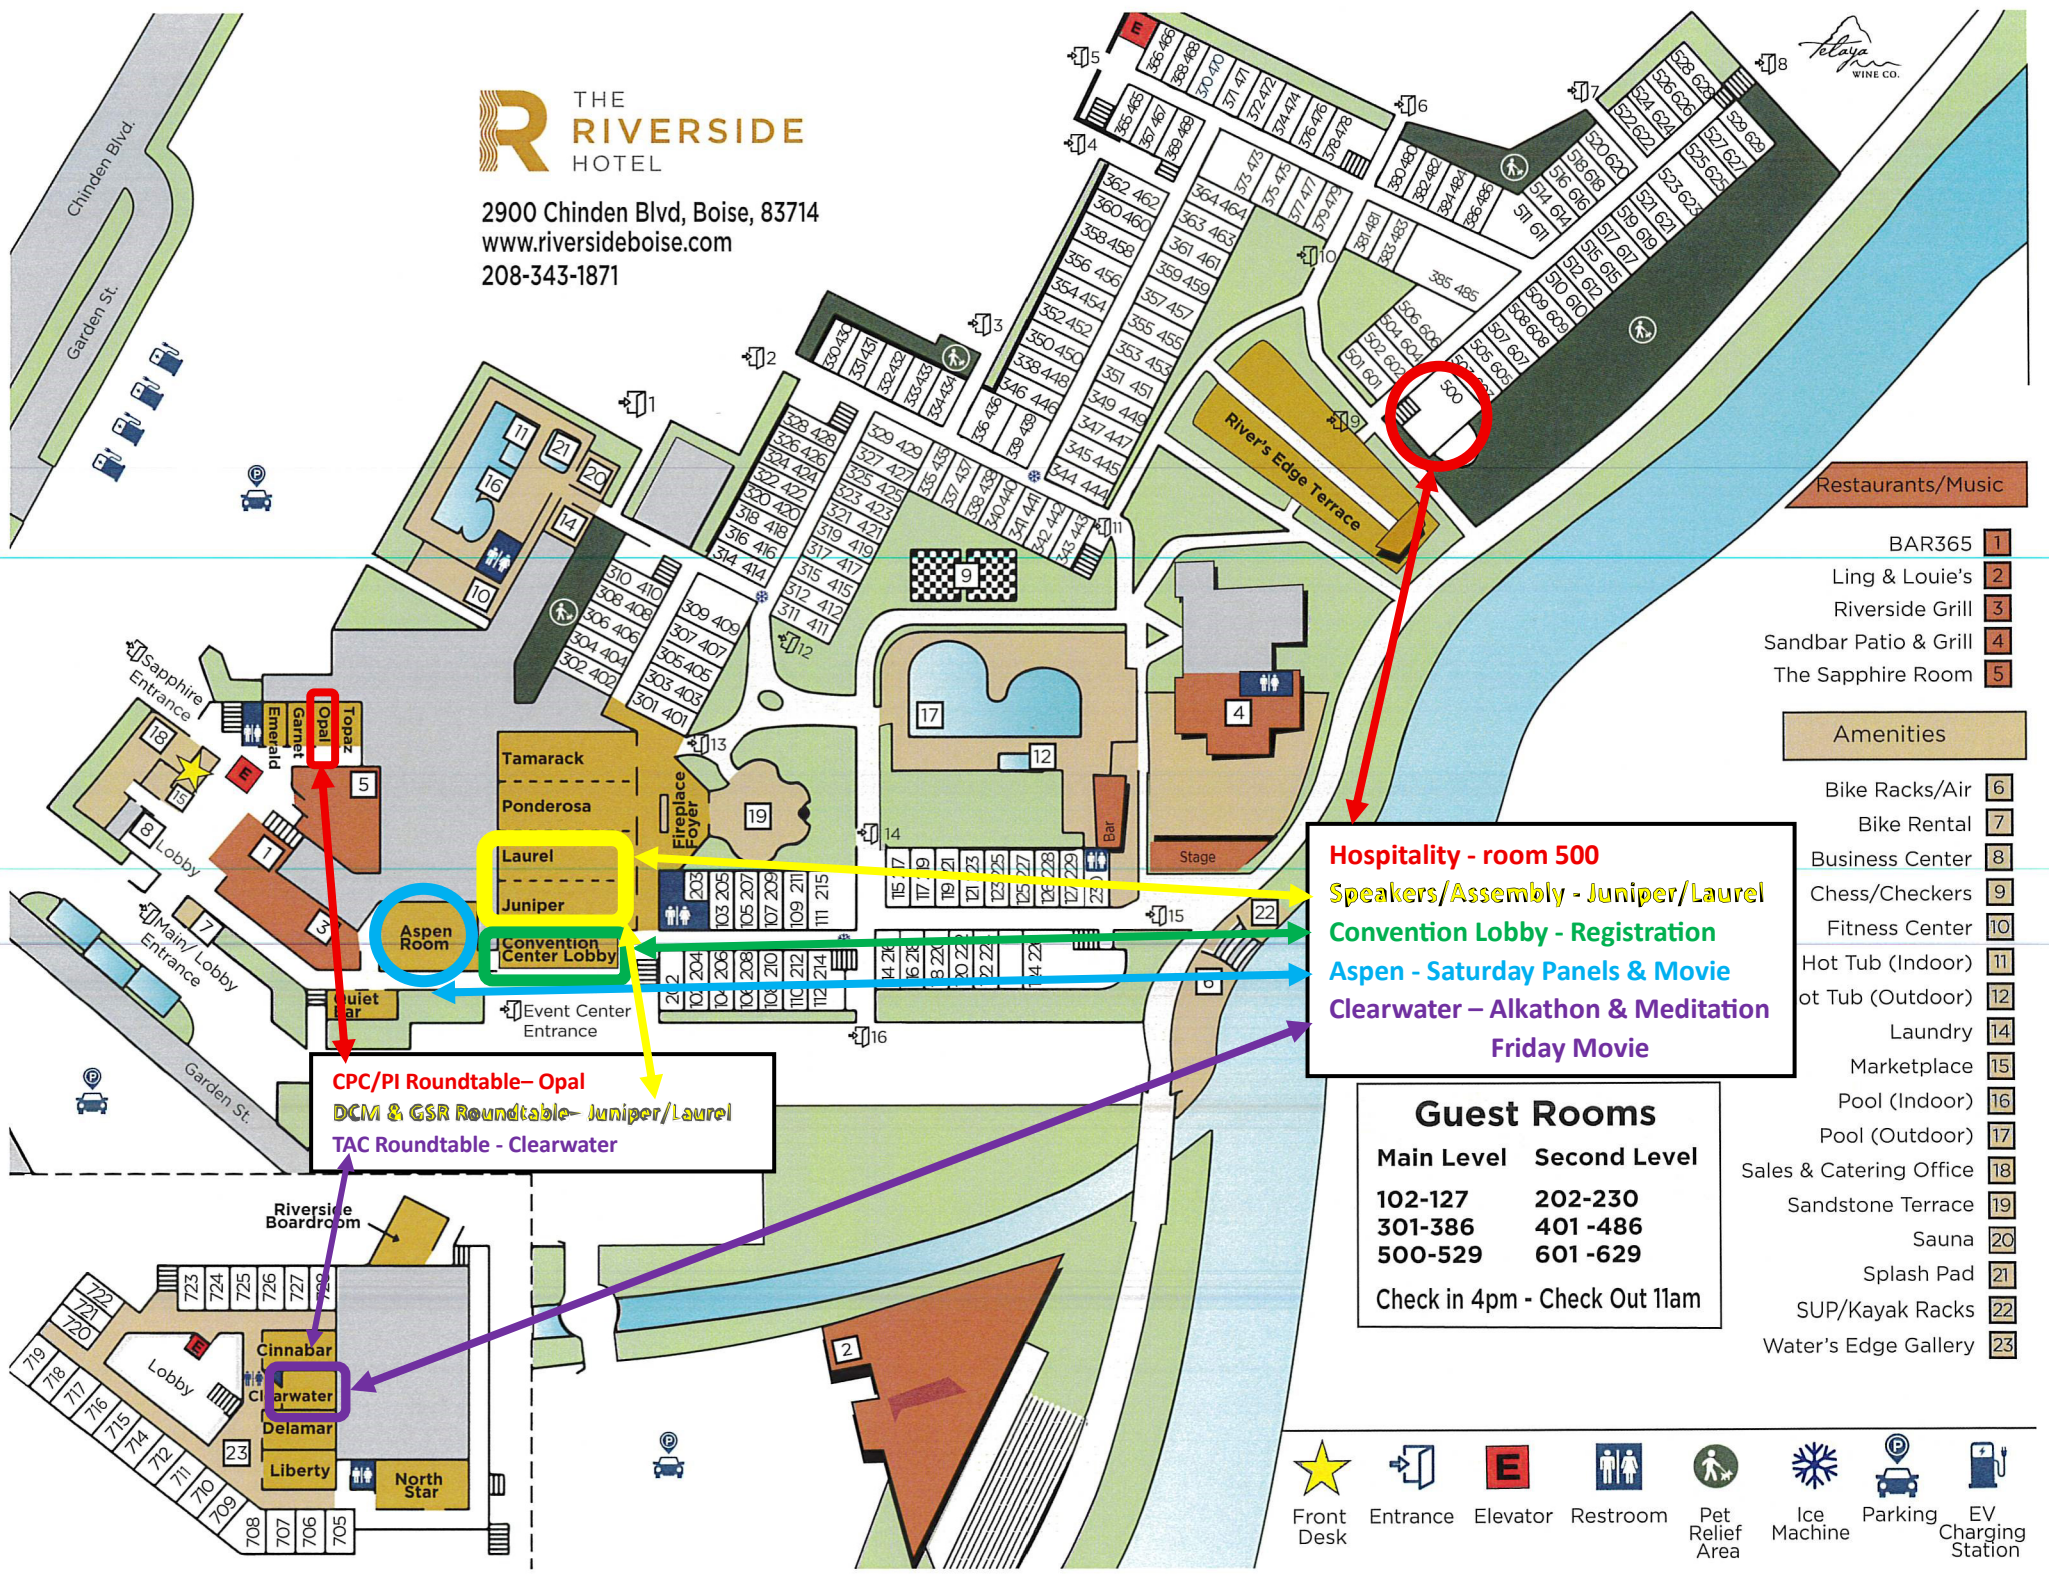

THE RIVERSIDE HOTEL

2900 Chinden Blvd, Boise, 83714
 www.riversideboise.com
 208-343-1871

Restaurants/Music

- BAR365 1
- Ling & Louie's 2
- Riverside Grill 3
- Sandbar Patio & Grill 4
- The Sapphire Room 5

Amenities

- Bike Racks/Air 6
- Bike Rental 7
- Business Center 8
- Chess/Checkers 9
- Fitness Center 10
- Hot Tub (Indoor) 11
- Hot Tub (Outdoor) 12
- Laundry 14
- Marketplace 15
- Pool (Indoor) 16
- Pool (Outdoor) 17
- Sales & Catering Office 18
- Sandstone Terrace 19
- Sauna 20
- Splash Pad 21
- SUP/Kayak Racks 22
- Water's Edge Gallery 23

Hospitality - room 500
Speakers/Assembly - Juniper/Laurel
Convention Lobby - Registration
Aspen - Saturday Panels & Movie
Clearwater - Alkathon & Meditation
Friday Movie

CPC/PI Roundtable - Opal
DCM & GSR Roundtable - Juniper/Laurel
TAC Roundtable - Clearwater

Guest Rooms

Main Level	Second Level
102-127	202-230
301-386	401-486
500-529	601-629

Check in 4pm - Check Out 11am

- Front Desk
- Entrance
- Elevator
- Restroom
- Pet Relief Area
- Ice Machine
- Parking
- EV Charging Station